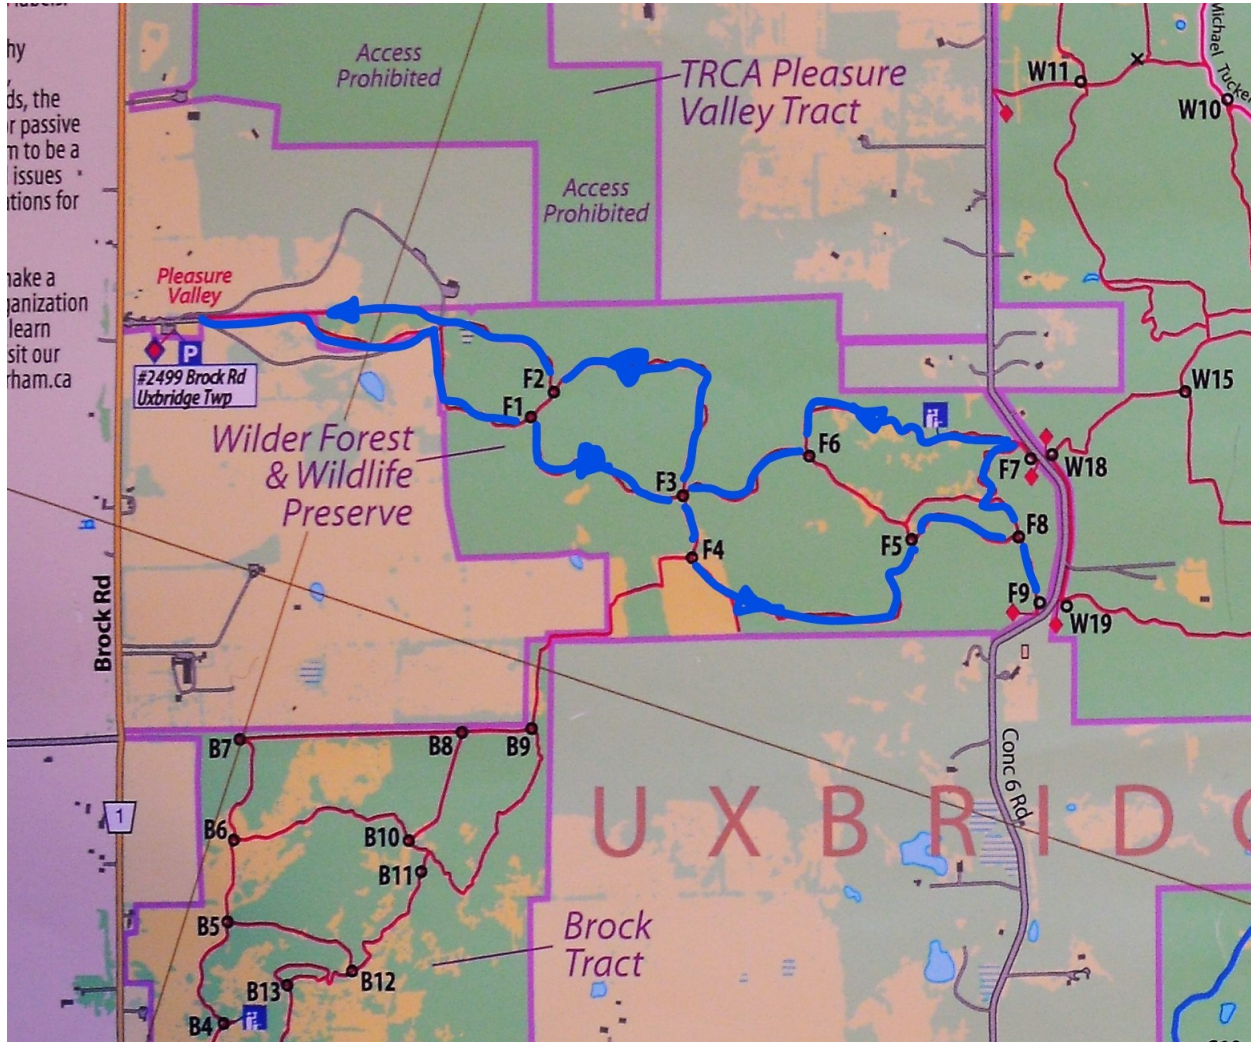

## Map 8 - Wilder Forest MANITOBA (1870) - Loop - 7km

**Route = Brock Rd Parking – Pleasure Valley (N) - F1, F3, 4, 5, F8, 9, 8, 7, 6, F3, 2, Brock Rd Parking lot – Loop Route (7km)**

Park in TRCA lot at 2499 Brock Rd by Pleasure Valley. A short loop on single track through mixed forest with a few steep climbs and descents. Ride in either direction - or both! Connect to the Brock Tract loop (Map 7) via F4 to B9 connector trail to make a great 20km ride through these less traveled areas. Or connect to Walker Woods (Map 9) by crossing 6th Concession at F9/W19.